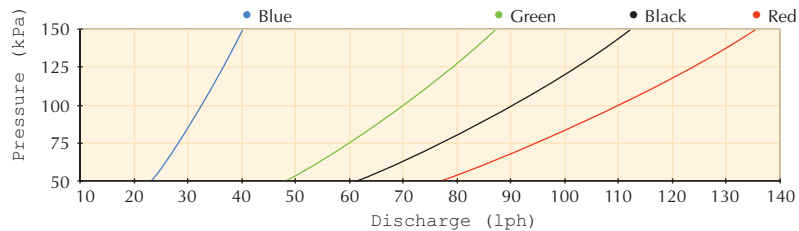

Single Piece Jets

Economical fan spray jet for effective watering.

Features

- Winged base with 'Quick' thread for rapid and easy installation.
- No tools required.
- Choice of three spray patterns – 360°, 180°, 90°.
- Four colour coded flow rates.

Applications

Home and landscaped gardens and horticultural applications.

SPRAYS

Single Piece Jets 360°

Single Piece Jets 180°

Single Piece Jets 90°

Performance					
COLOUR AND ORIFICE SIZE	PRESSURE (kPa)	FLOW (lph)	DIAMETER (m)	RADIUS (m)	
Blue 1.0 mm	50	25	1.6	0.8	1.1
	100	35	2.0	1.0	1.4
	150	43	2.4	1.2	1.7
Green 1.5 mm	50	48	2.0	1.0	1.3
	100	70	2.4	1.2	1.6
	150	88	2.8	1.5	1.9
Black 1.7 mm	50	62	2.4	1.2	1.6
	100	90	2.8	1.5	1.9
	150	113	3.2	1.8	2.2
Red 1.9 mm	50	77	2.5	1.4	1.8
	100	110	3.0	1.7	2.1
	150	134	3.4	2.0	2.4

Flow Rate

Single Piece Jet

SPRAY PATTERN	COLOUR	ORDER CODE	PACK QUANTITY	PACKS PER CARTON	CARTON (kg)
360°	Blue	15445	100	250	16.6
180°	Blue	15425	100	250	16.6
90°	Blue	15415	100	250	16.6
360°	Green	15545	100	250	16.6
180°	Green	15525	100	250	16.6
90°	Green	15515	100	250	16.6
360°	Black	15645	100	250	16.6
180°	Black	15625	100	250	16.6
90°	Black	15615	100	250	16.6
360°	Red	15745	100	250	16.6
180°	Red	15725	100	250	16.6
90°	Red	15715	100	250	16.6

Specifications

DIMENSIONS	UV STABILISED MATERIALS	BASE/CONNECTION TYPE
HEIGHT 22 mm WIDTH across wings 12 mm WEIGHT (approx) 0.6 g	acetal	Inlet: 'QUICK' THREAD 4 mm